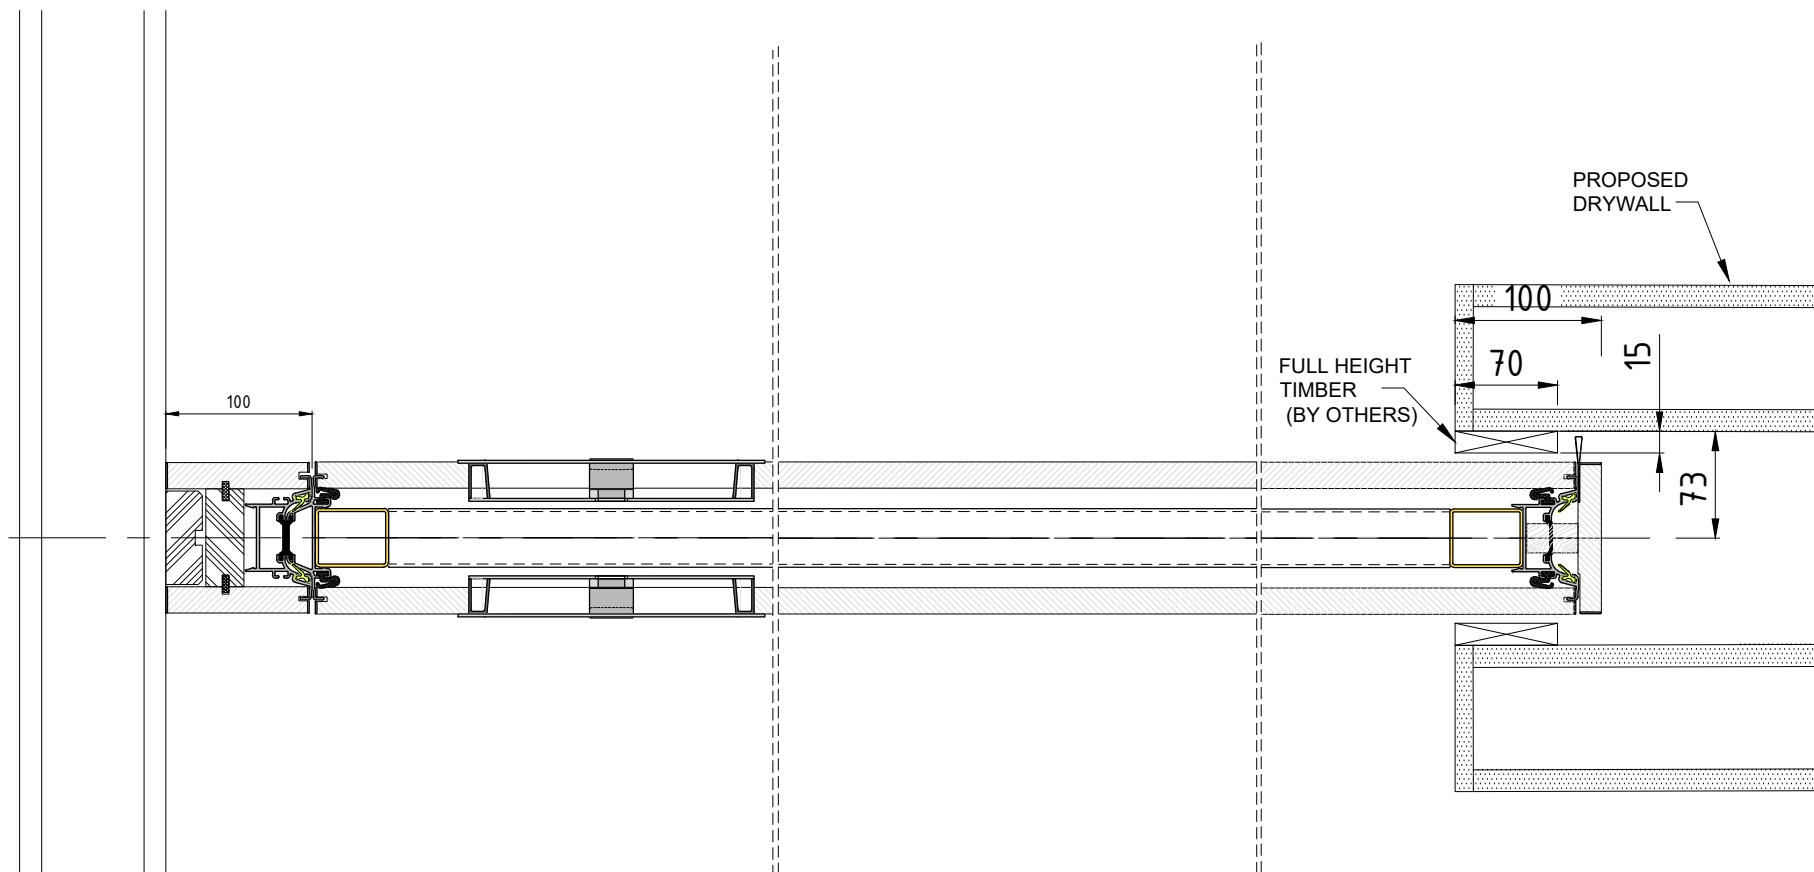

# TYPE SLIDE: SECTION DETAIL

DETAIL TO SUIT STRUCTURAL ENGINEERS REQUIREMENT

LONDON WALL  
London Wall Design Ltd  
Tel : +44 (0) 20 8391 8750  
www.londonwall.co.uk  
E-Mail : Sales@londonwall.co.uk

DRG. NO.: SL116