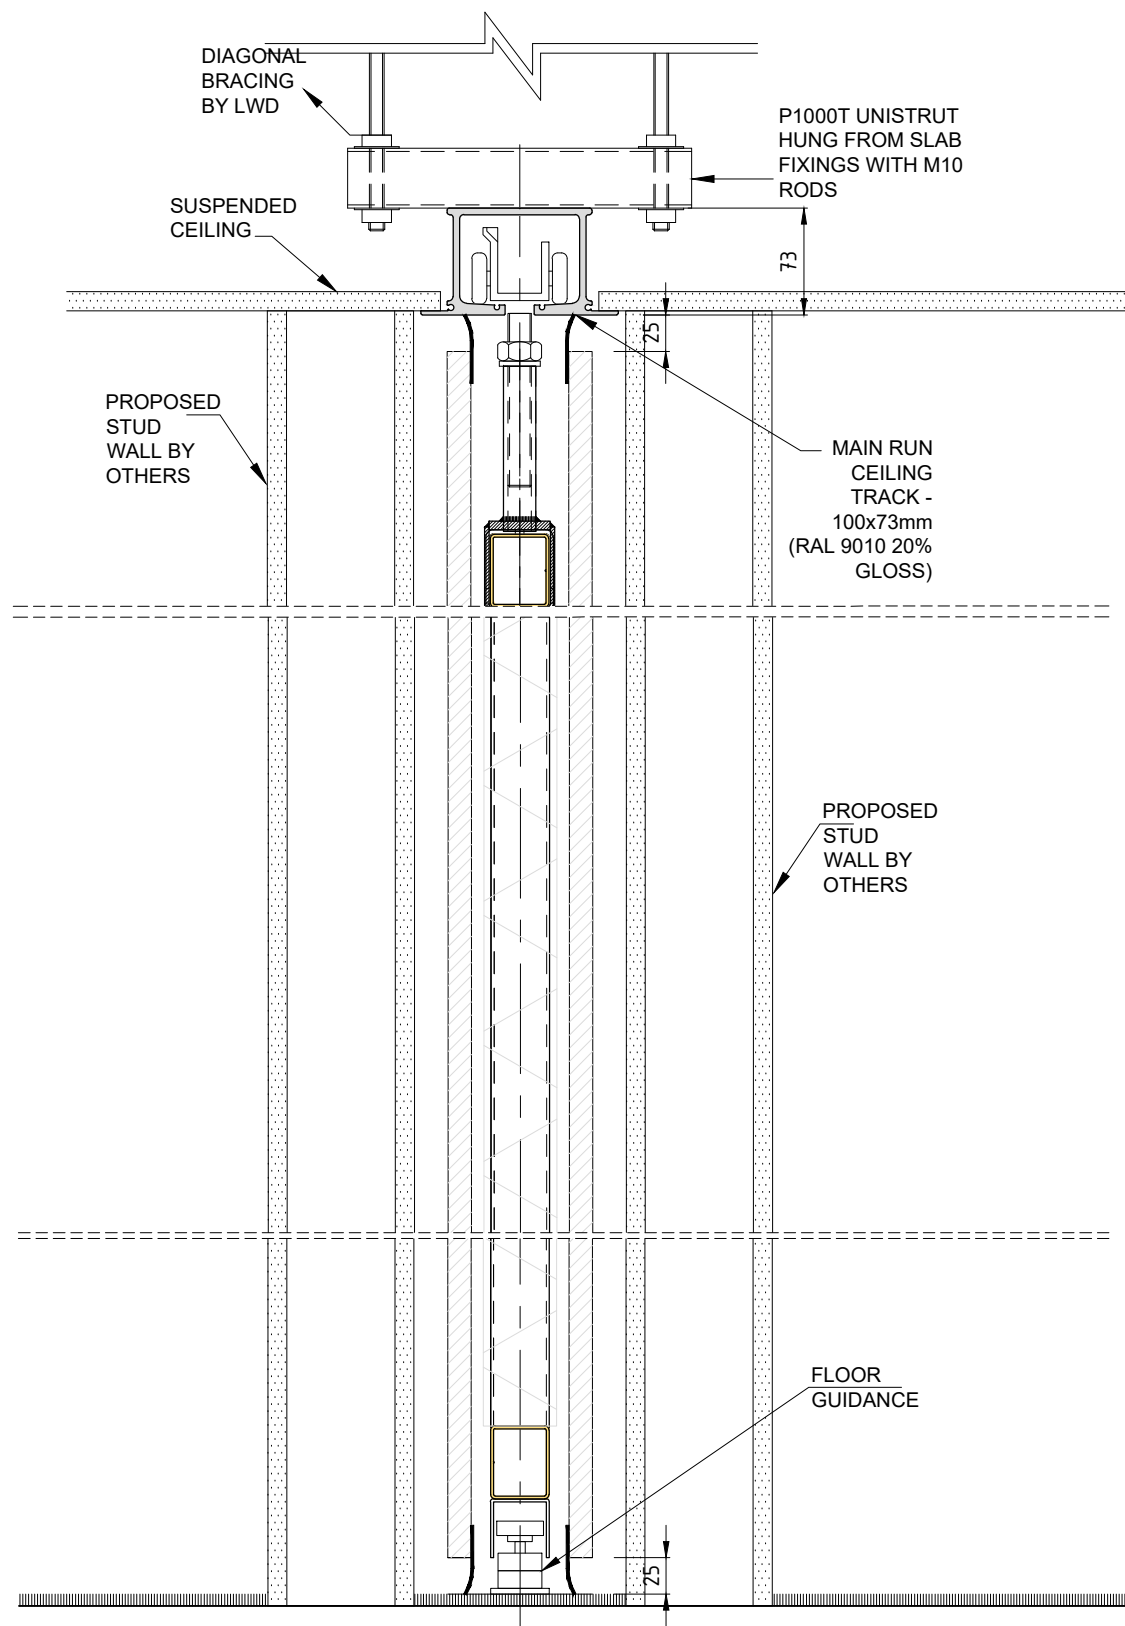

# TYPE SLIDE: SECTION DETAIL

DETAIL TO SUIT STRUCTURAL ENGINEERS REQUIREMENT

LONDON WALL  
London Wall Design Ltd  
Tel : +44 (0) 20 8391 8750  
www.londonwall.co.uk  
E-Mail : Sales@londonwall.co.uk

DRG. NO.: SL116