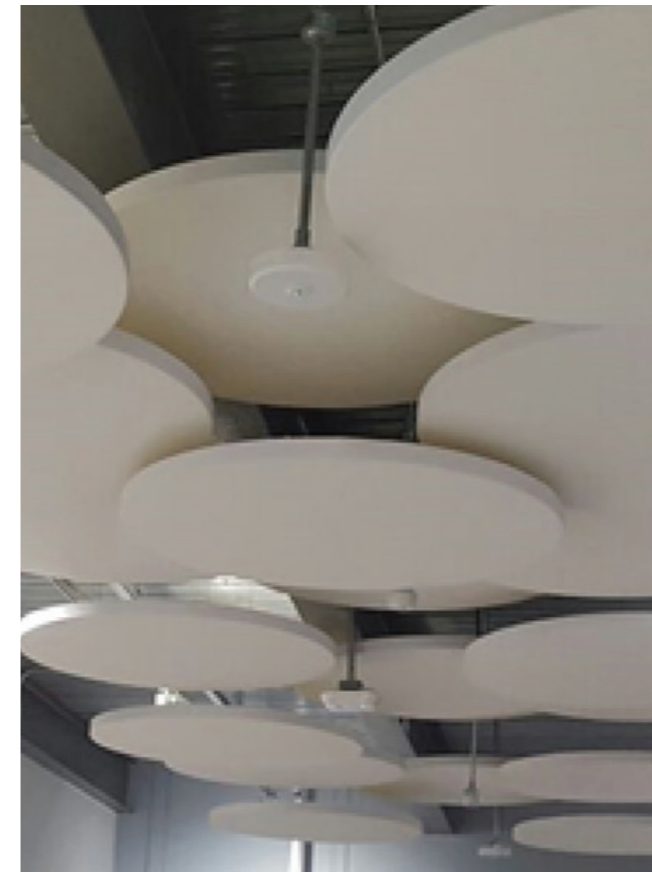

## Serenity Acoustic Rafts

Serenity Acoustic Rafts are designed to provide acoustic comfort by absorbing sound, helping to eliminate echo and reverberation. Additionally, sound is trapped in the void between the panel and ceiling surface.

Features

- Square Panel Sizes: 600mm / 800mm / 1000mm / 1200mm
- Rectangle Panel Sizes: 600mm & 1200mm W x 1200mm / 1800mm / 2400mm L
- Circular Panel Sizes: 600mm / 800mm / 1200mm
- Core Material: Compressed Polyester
- Acoustic Performance: Sound Absorption Class: 24mm = 1.00 NRC
- Suspension: Gripple Wire Suspension Kits
- Raft Thickness: 24mm
- Weight: 24mm thick Serenity Range panels weigh 4.5kgs/m<sup>2</sup>
- Fire Resistance: Part 1: Fire classification using data from reaction to fire tests, Class B

**Triangle**  
600mm / 800mm /  
1,200mm x 600mm /  
800mm / 1,200mm

**Hexagon**  
600mm / 800mm /  
1,200mm x 600mm /  
800mm / 1,200mm

**Leaf**  
600mm / 800mm /  
1,200mm x 600mm /  
800mm / 1,200mm

**Pebble**  
600mm / 800mm /  
1,200mm x 600mm /  
800mm / 1,200mm

**Circle**  
600mm / 800mm /  
1,200mm (diameter)

**Elipse**  
2,400mm x 800mm /  
1,200mm

**Pebble**  
2,400mm x 1,200mm

**Diamond**  
600mm / 800mm /  
1,200mm x 600mm /  
800mm / 1,200mm

LONDONWALL

[www.londonwall.co.uk](http://www.londonwall.co.uk)  
[info@londonwall.co.uk](mailto:info@londonwall.co.uk)  
020 8391 8750