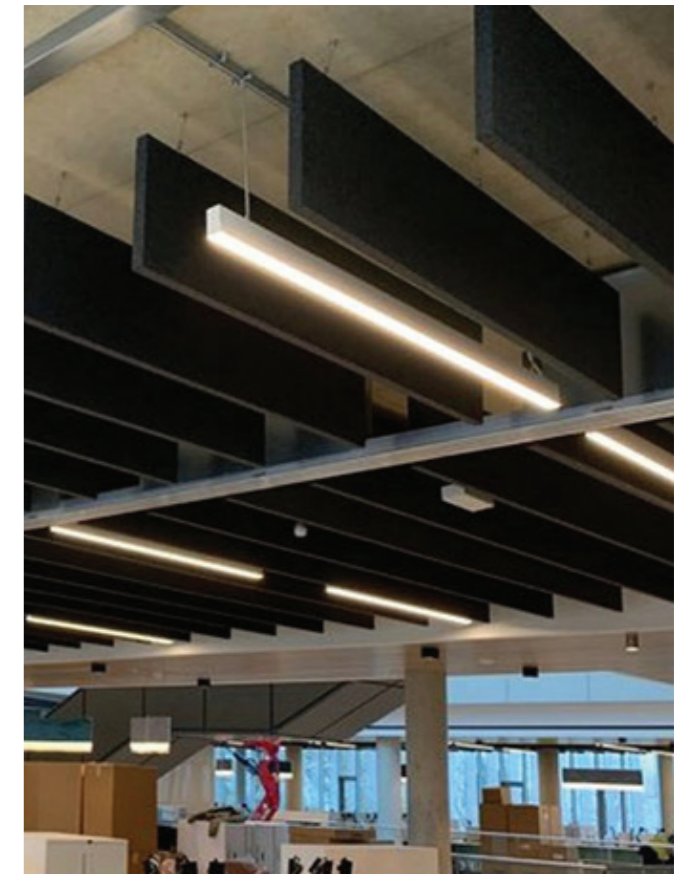

Features

- Square Panel Sizes:** 600mm x 300mm / 600mm x 400mm / 1200mm x 300mm / 1200mm x 400mm
- Core Material:** Compressed Polyester
- Acoustic Performance:** Sound Absorption Class: 24mm = 1.00 NRC
- Suspension:** Gripple Wire Suspension Kits
- Raft Thickness:** 12mm and 24mm
- Weight:** 24mm thick Serenity Range panels weigh 4.5kgs/m<sup>2</sup>
- Fire Resistance:** Part 1: Fire classification using data from reaction to fire tests, Class B

**Wave**  
1,200mm x 300mm

**Oval**  
1,200mm x 300mm

**Blade**  
1,200mm x 300mm

**Wedge**  
1,200mm x 300mm

**Curve**  
1,200mm x 300mm

**Peace**  
1,200mm x 300mm

**Clean**  
1,200mm x 300mm

**Spoon**  
1,200mm x 300mm