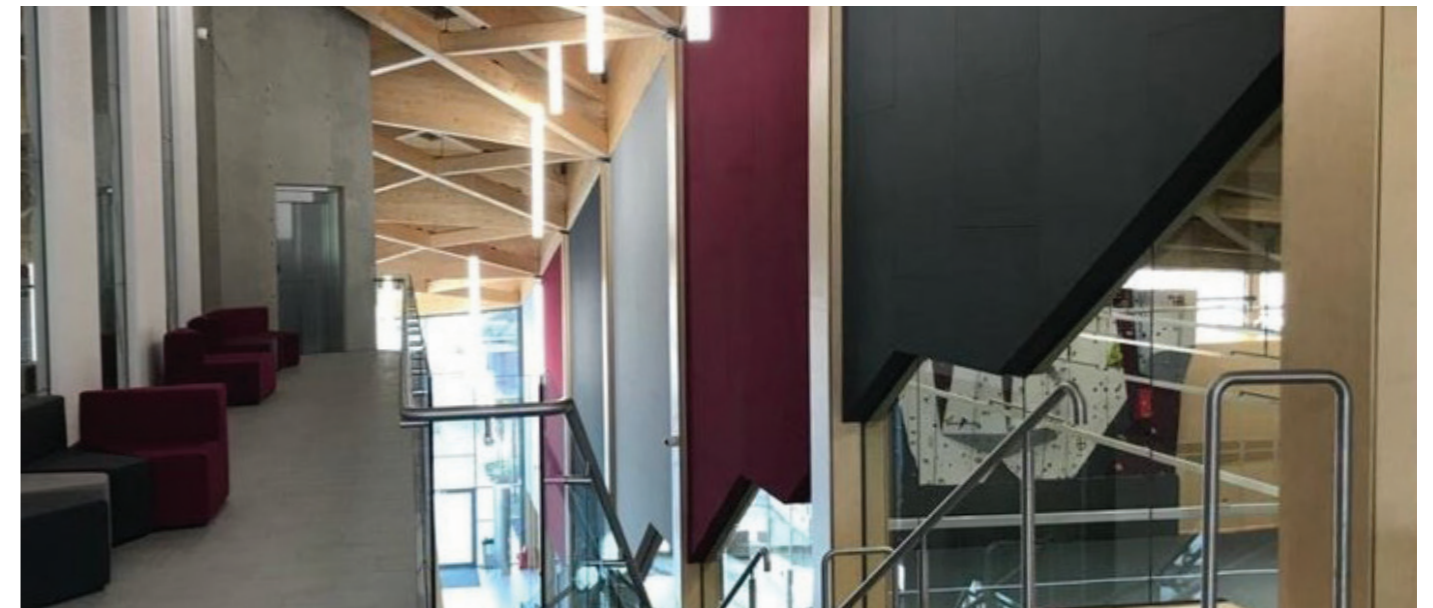

Overview

Standard and bespoke sizes available. Outstanding sound absorption performance – 40mm thick panel achieves Class A. Ideal for DIY installation, with a vast range of fabrics & colours available

Features

Standard Panel Sizes: 1200mm x 1200mm / 1200mm x 1800mm / 1200mm x 2100mm / 1200mm x 2400mm / Bespoke panel sizes available

Core Material: Open Cell 40mm Foam Substrate

Acoustic Performance: Class A – 40mm thick panel

Fabric Reference: Camira Cara, Lucia & Lucia CS Class 0 (Standard Range) / Camira Blazer Lite Class 0 (Premium Range)

Fabric Lightness: 6 (ISO 105-B02)

Fabric Fire Resistance: Lucia CS BS 476 Part 6 Class 0 (BS EN 13501-1 Class B,s1,d0) / Blazer Lite BS 476 Part 6 Class 0 (BS EN 13501-1 Class B,s1,d0)

Weight: 25mm thick Comfort Range panels weigh 3.5kgs/m² / 40mm thick Comfort Range panels weigh 4.5kgs/m²