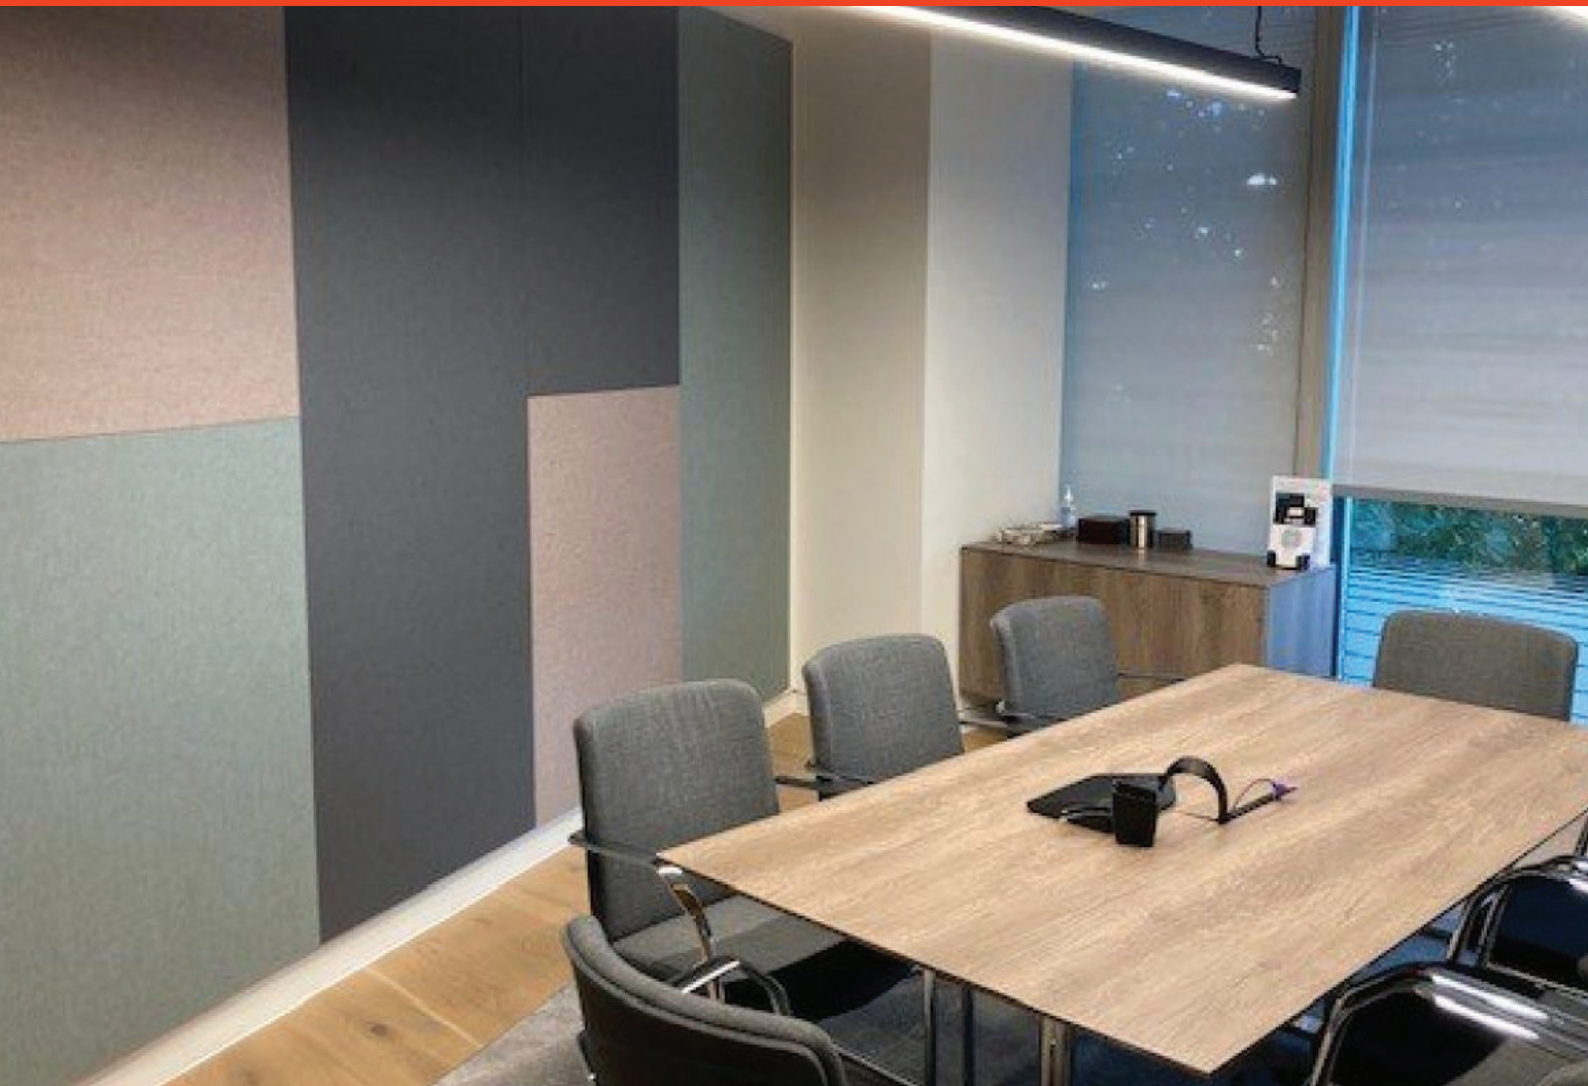

L O N D O N W A L L

Comfort Easy-Fix Fabric Wrapped Wall & Ceiling Panels

Explore our range of sound absorption products, including wall panels, ceiling rafts and baffles, polyester and timber-based acoustic solutions and much more.

Overview

Standard and bespoke sizes available. Outstanding sound absorption performance – 40mm thick panel achieves Class A. Ideal for DIY installation, with a vast range of fabrics & colours available

Features

Standard Panel Sizes: 1200mm x 1200mm / 1200mm x 1800mm / 1200mm x 2100mm / 1200mm x 2400mm / Bespoke panel sizes available

Core Material: Open Cell 40mm Foam Substrate

Acoustic Performance: Class A – 40mm thick panel