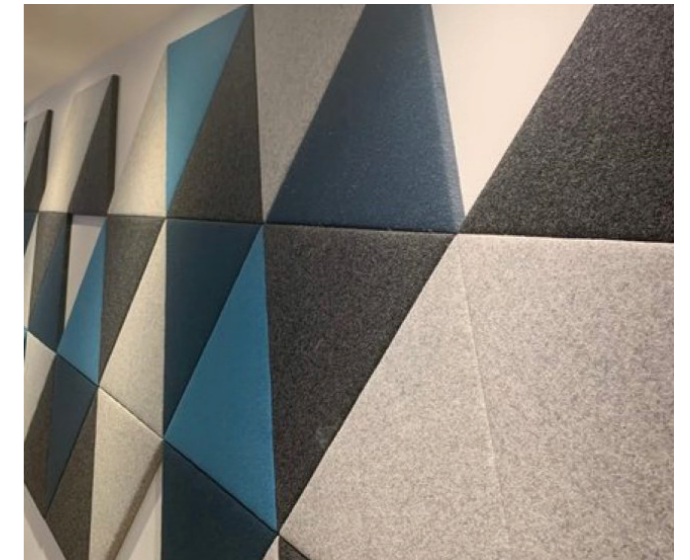

Overview

Standard and bespoke sizes available. Outstanding sound absorption performance – 40mm thick panel achieves Class A. Ideal for DIY installation, with a vast range of fabrics & colours available

Features

Standard Panel Sizes: 1200mm x 1200mm / 1200mm x 1800mm / 1200mm x 2100mm / 1200mm x 2400mm / Bespoke panel sizes available

Core Material: Open Cell 40mm Foam Substrate

Acoustic Performance: Class A – 40mm thick panel

Fabric Reference: Camira Cara, Lucia & Lucia CS Class 0 (Standard Range) / Camira Blazer Lite Class 0 (Premium Range)

Fabric Lightness: 6 (ISO 105-B02)

Fabric Fire Resistance: Lucia CS BS 476 Part 6 Class 0 (BS EN 13501-1 Class B,s1,d0) / Blazer Lite BS 476 Part 6 Class 0 (BS EN 13501-1 Class B,s1,d0)

Weight: 25mm thick Comfort Range panels weigh 3.5kgs/m² / 40mm thick Comfort Range panels weigh 4.5kgs/m²